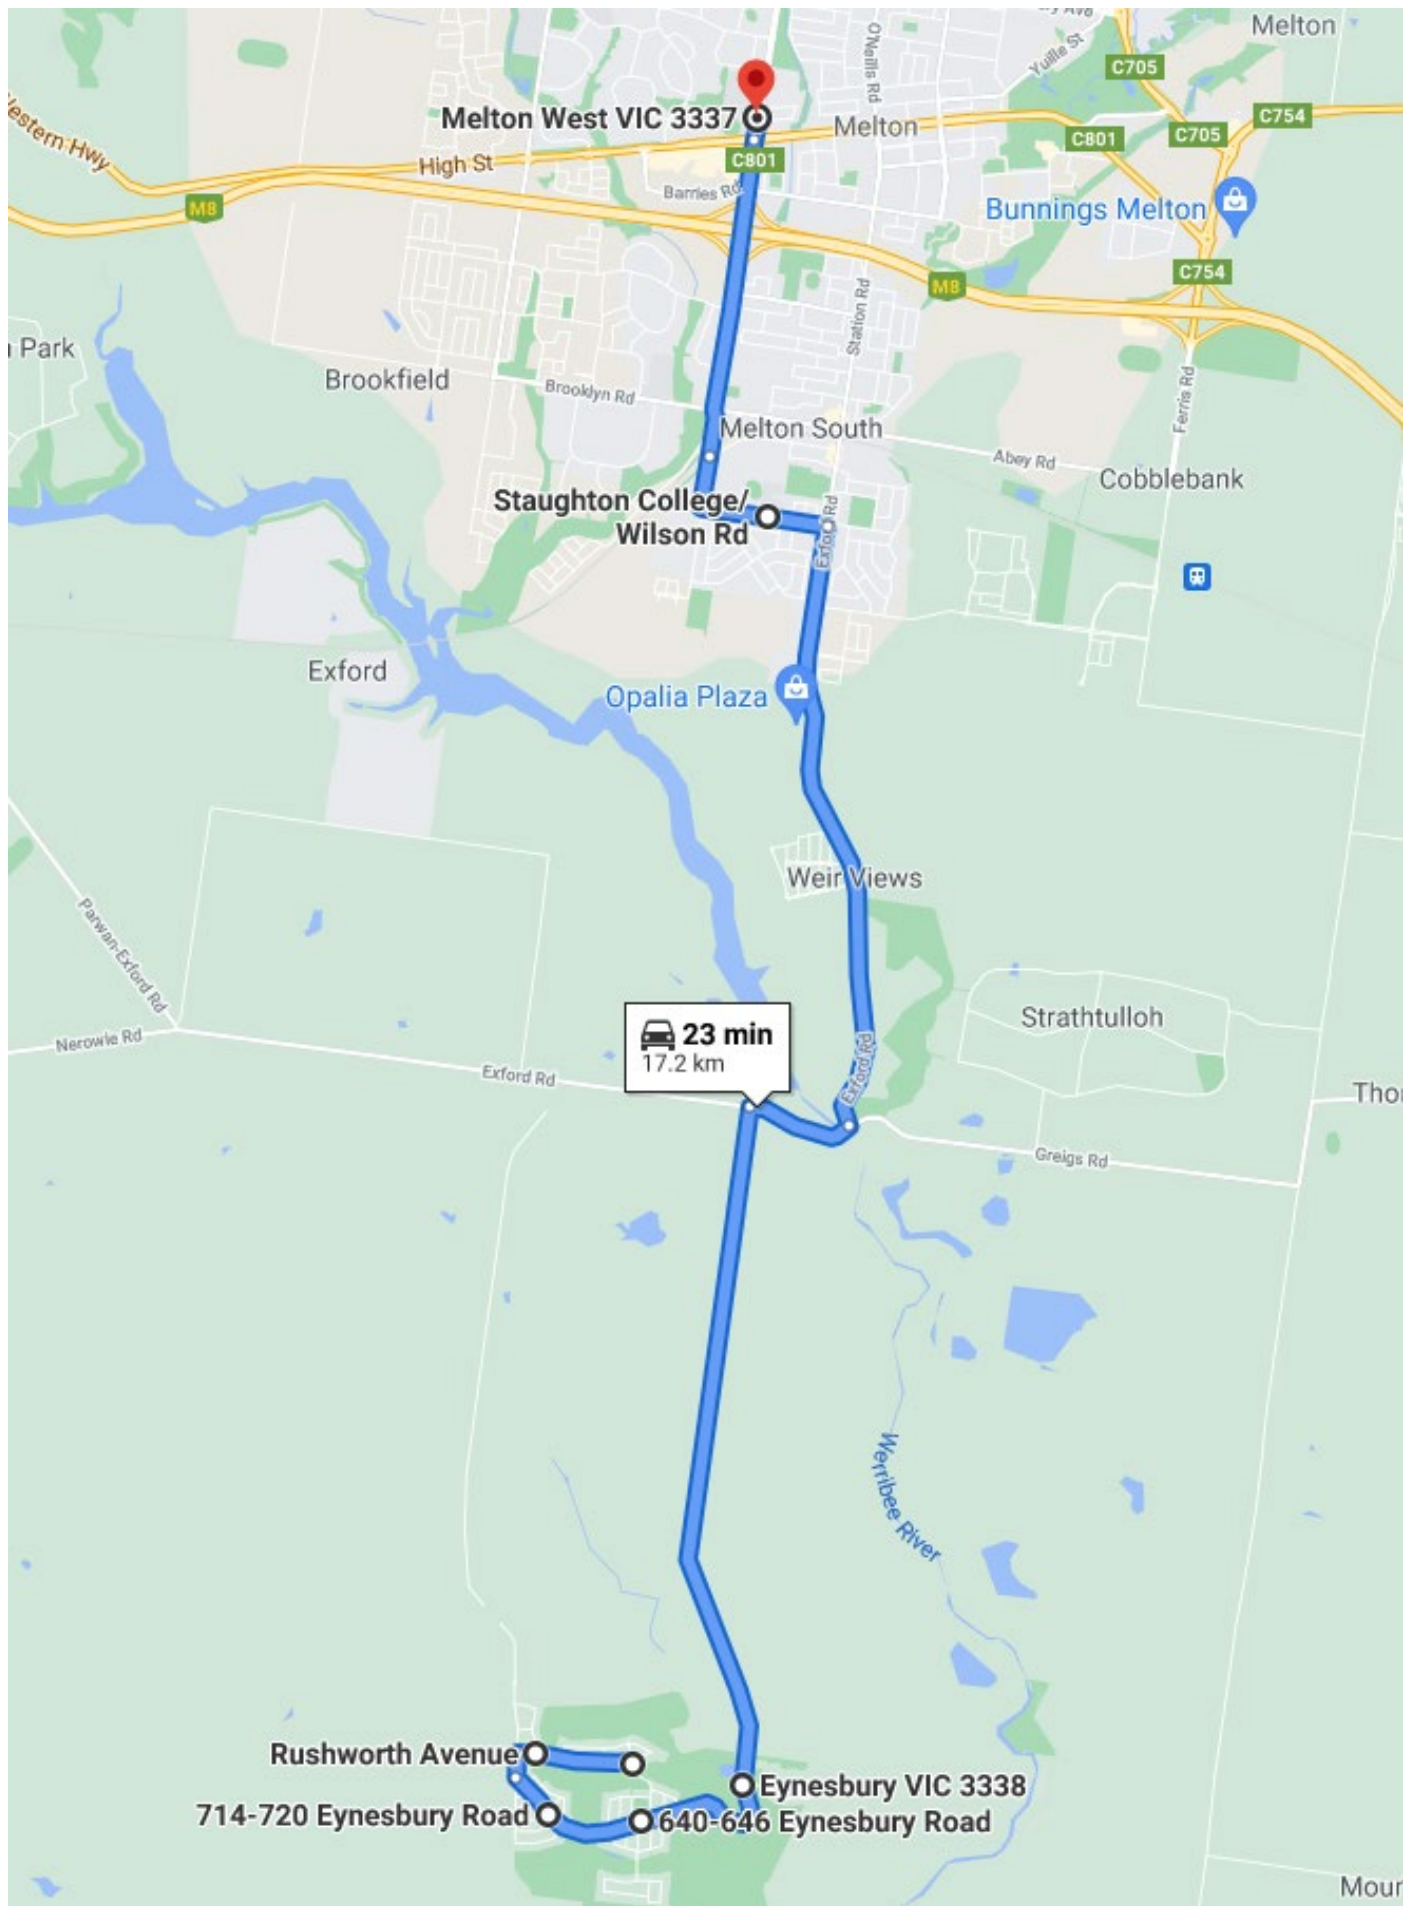

Morning Route

Afternoon Route

Eynesbury – Melton School Bus

Morning Route

- Cnr Bendigo Drive and Rushworth Ave 7.45am
- 62 Rushworth Avenue 7.47am
- 671 Eynesbury Road 7.49am
- 611 Eynesbury Road 7.51am
- Corner of Eynesbury Rd & Walhalla Dr 7.53am
- Staughton College 8.07am
- Melton Secondary College 8.15am

Afternoon Route

- Melton Secondary College 3.40pm – Depart 3:48pm
- Staughton College
- Corner of Eynesbury Rd & Walhalla Dr
- Cnr Bendigo Drive and Rushworth Ave
- 62 Rushworth Avenue
- 671 Eynesbury Road
- 611 Eynesbury Road