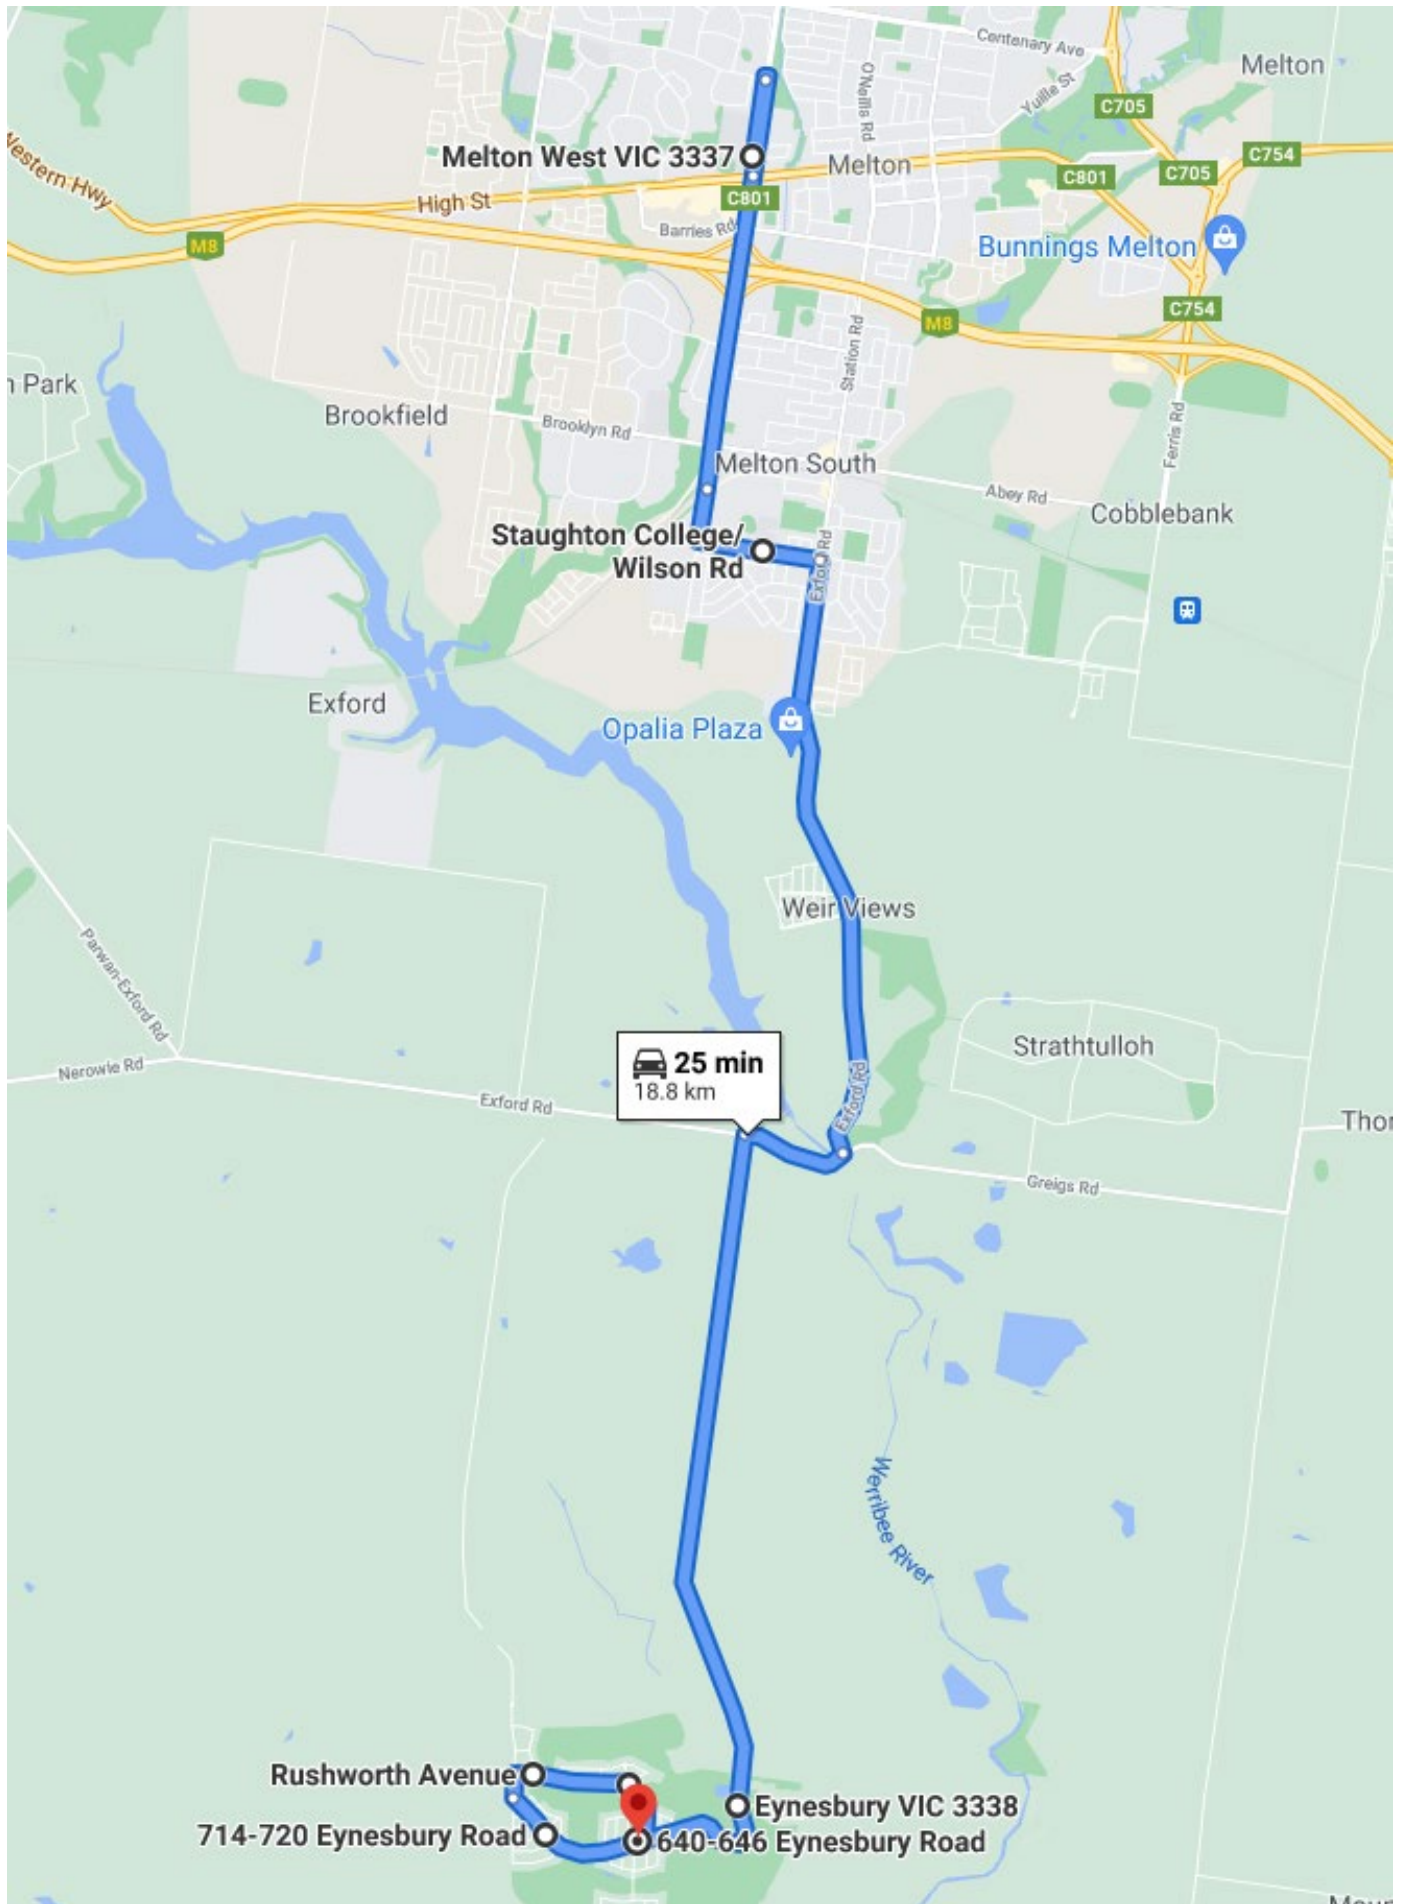

Morning Route

Afternoon Route

Eynesbury – Melton School Bus

Morning Route

- Cnr Bendigo Drive and Rushworth Ave 7.45am
- 62 Rushworth Avenue 7.47am
- 671 Eynesbury Road 7.49am
- 611 Eynesbury Road 7.51am
- Corner of Eynesbury Rd & Walhalla Dr 7.53am
- Staughton College 8.07am
- Melton Secondary College 8.15am

Afternoon Route

- Melton Secondary College 3.40pm – Depart 3:48pm
- Staughton College
- Corner of Eynesbury Rd & Walhalla Dr
- Cnr Bendigo Drive and Rushworth Ave
- 62 Rushworth Avenue
- 671 Eynesbury Road
- 611 Eynesbury Road